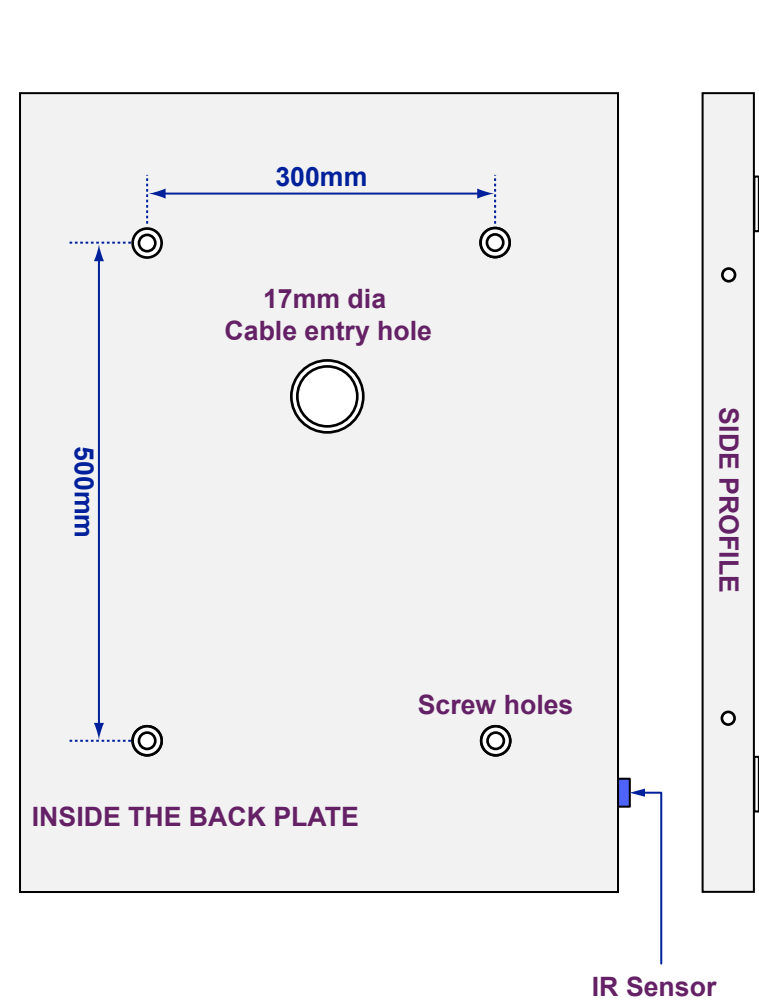

# Azhagi LED Mirror

Model No: 100877K207(colour)

Views of complete assembly - With Mirror

Views of Back plate - Without Mirror