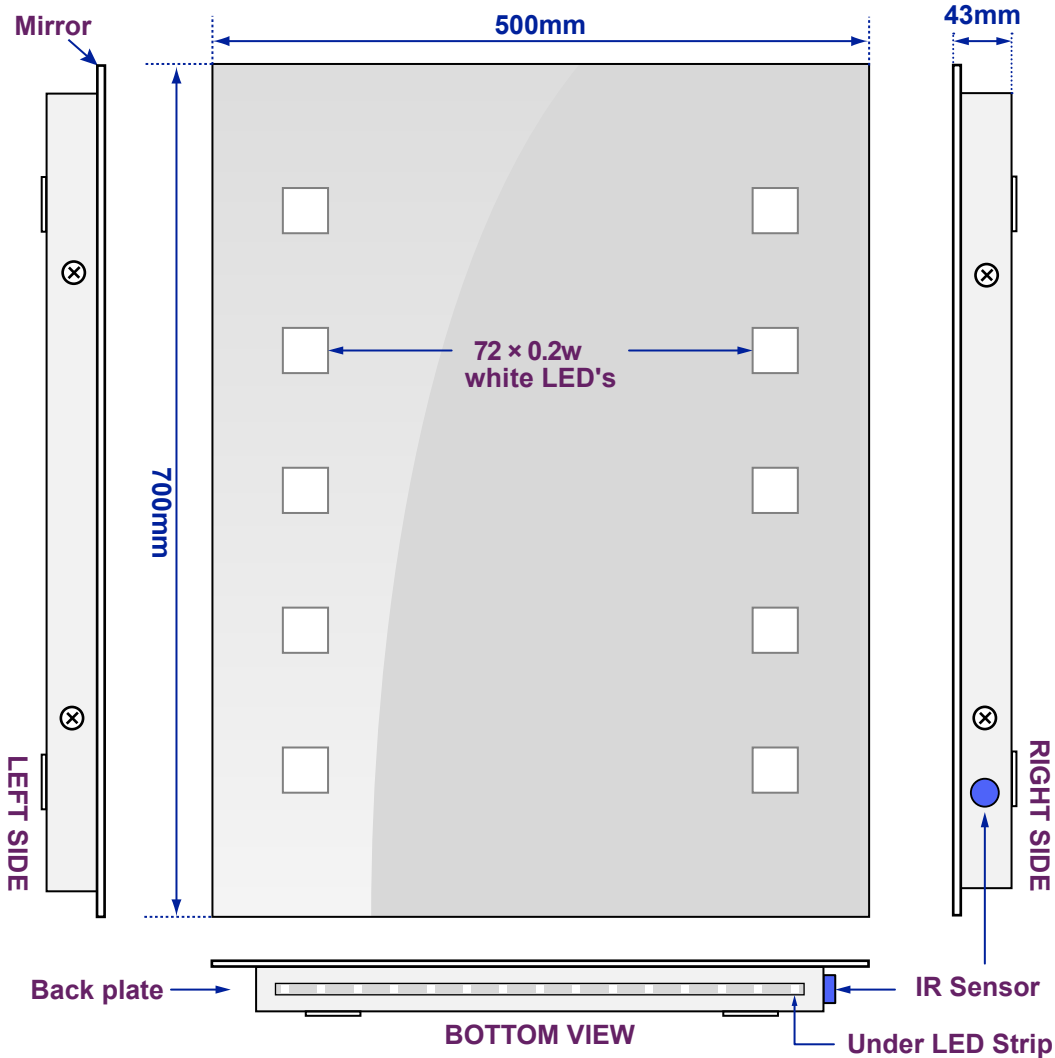

# Azhagi LED Mirror

Model No: 100877K207(colour)

Views of complete assembly - With Mirror

Views of Back plate - Without Mirror