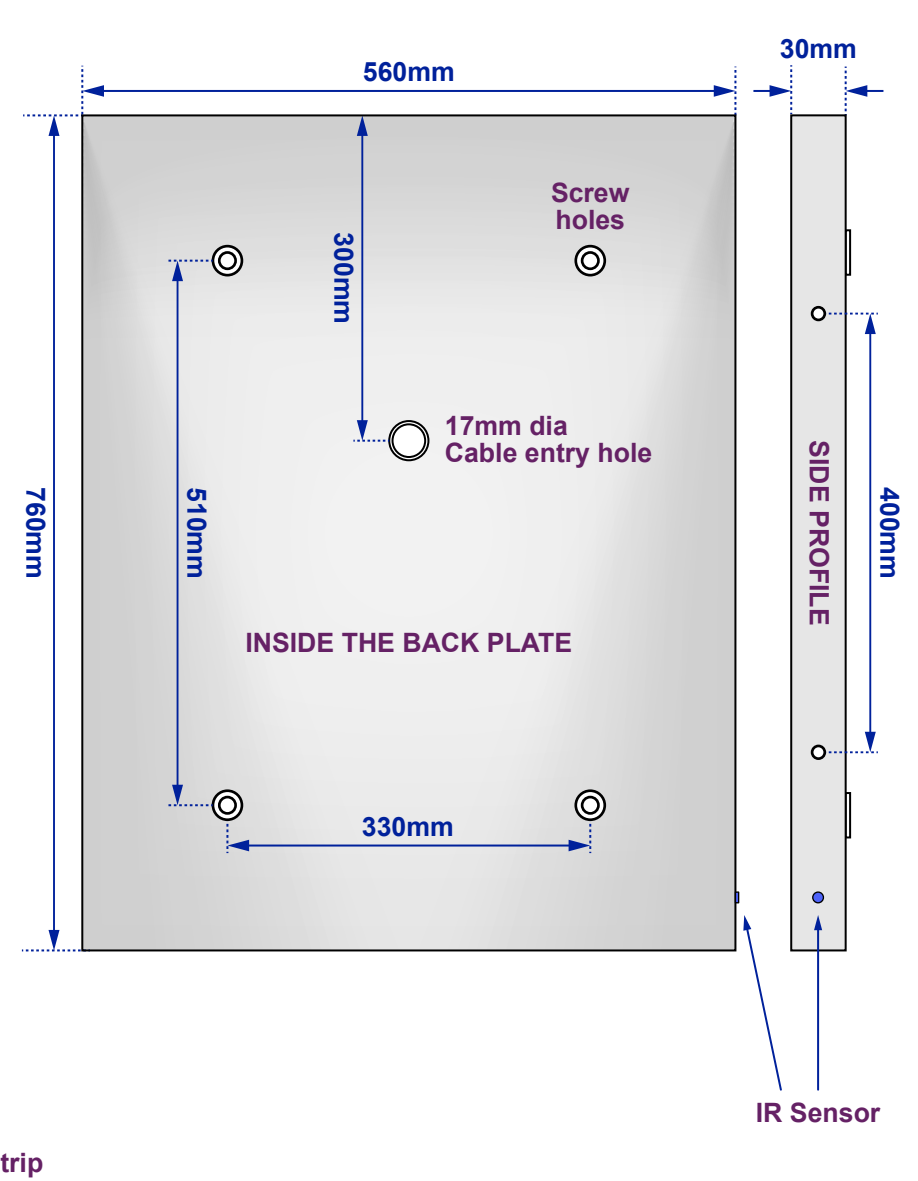

Doubleline Clock Slim
 Model No: 100877K186 (colour)

Views of complete assembly - With Mirror

Views of Back plate - Without Mirror