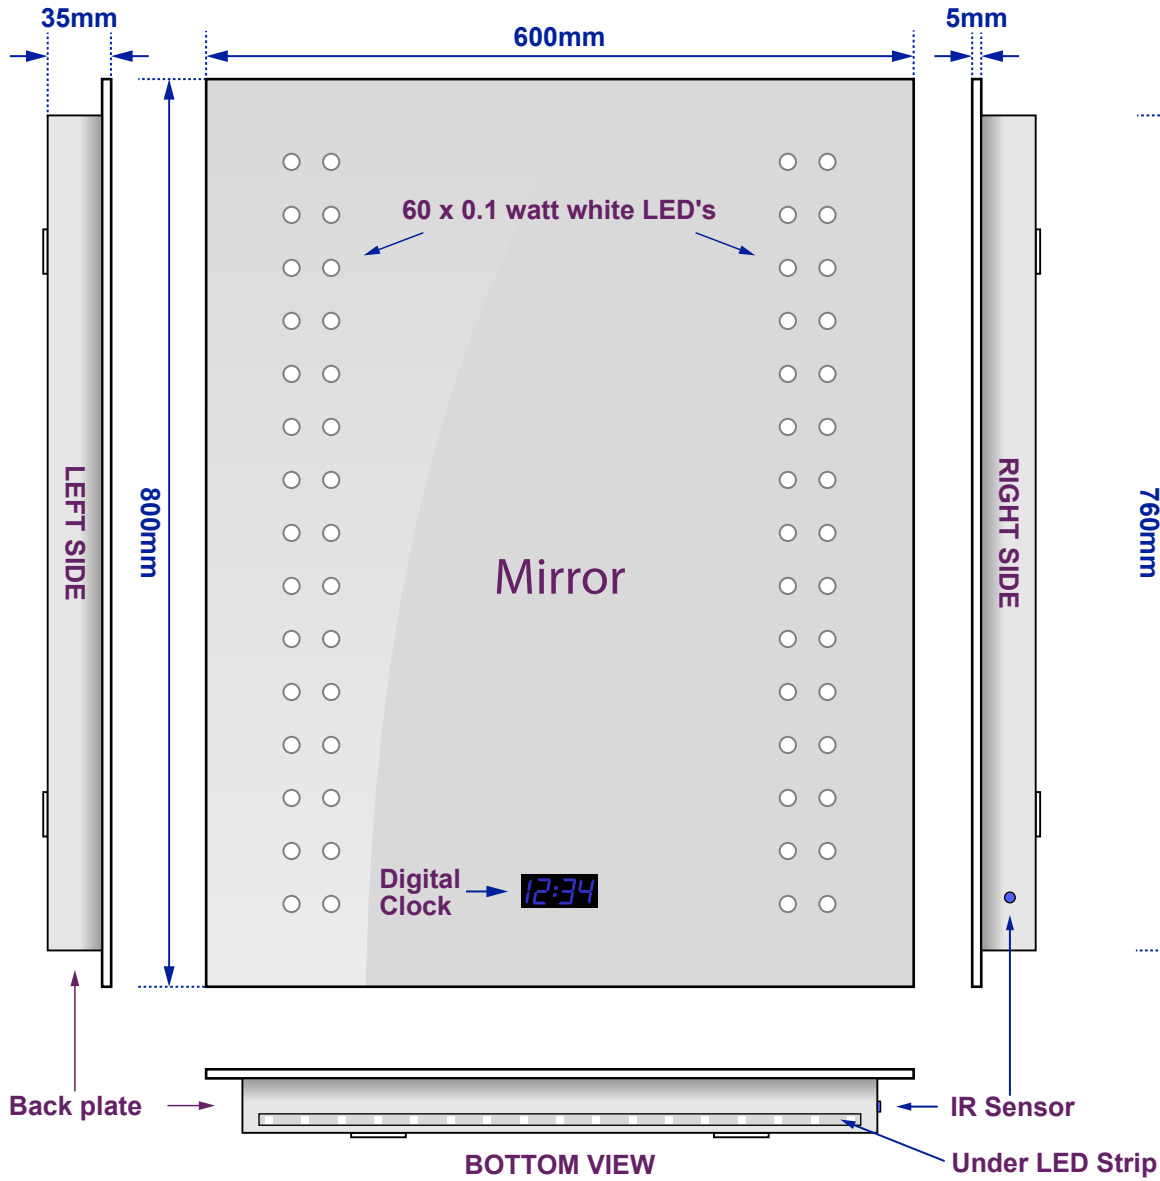

Doubleline Clock Slim
 Model No: 100877K186 (colour)

Views of complete assembly - With Mirror

Views of Back plate - Without Mirror